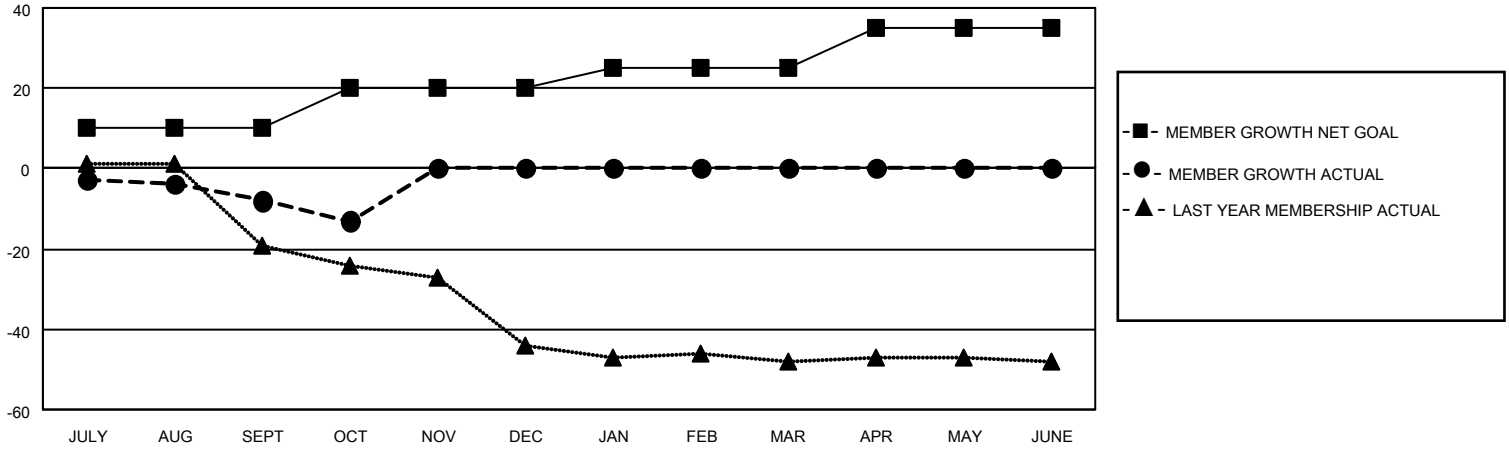

GOALS AND ACTUAL MEMBERS CUMULATIVE

DROPPED CLUBS: 0	1 CLUBS OF 37 ADDED 1 OR MORE NEW MEMBERS	<u>GENDER DISTRIBUTION</u> MALE 471 (72.80%) FEMALE 176 (27.20%) NON BINARY 0 (0.00%) PREFER NOT TO ANSWER 0 (0.00%)
<u>DROPPED MEMBERS</u> <table style="width: 100%; border-collapse: collapse;"> <tr> <td style="width: 80%;">DECEASED</td> <td style="text-align: right;">2</td> </tr> <tr> <td>CLUB CANCELLED</td> <td style="text-align: right;">0</td> </tr> <tr> <td>OTHER</td> <td style="text-align: right;">13</td> </tr> <tr> <td style="border-top: 1px solid black;">TOTAL</td> <td style="text-align: right; border-top: 1px solid black;">15</td> </tr> </table>	CLICK HERE FOR CUMULATIVE MEMBERSHIP DATA	<table style="width: 100%; border-collapse: collapse;"> <tr> <td style="width: 80%;">TOTAL FAMILY UNIT MEMBERS</td> <td style="text-align: right;">18</td> </tr> <tr> <td style="border-top: 1px solid black;">FAMILY MEMBERS PAYING HALF DUES</td> <td style="text-align: right; border-top: 1px solid black;">9</td> </tr> </table>